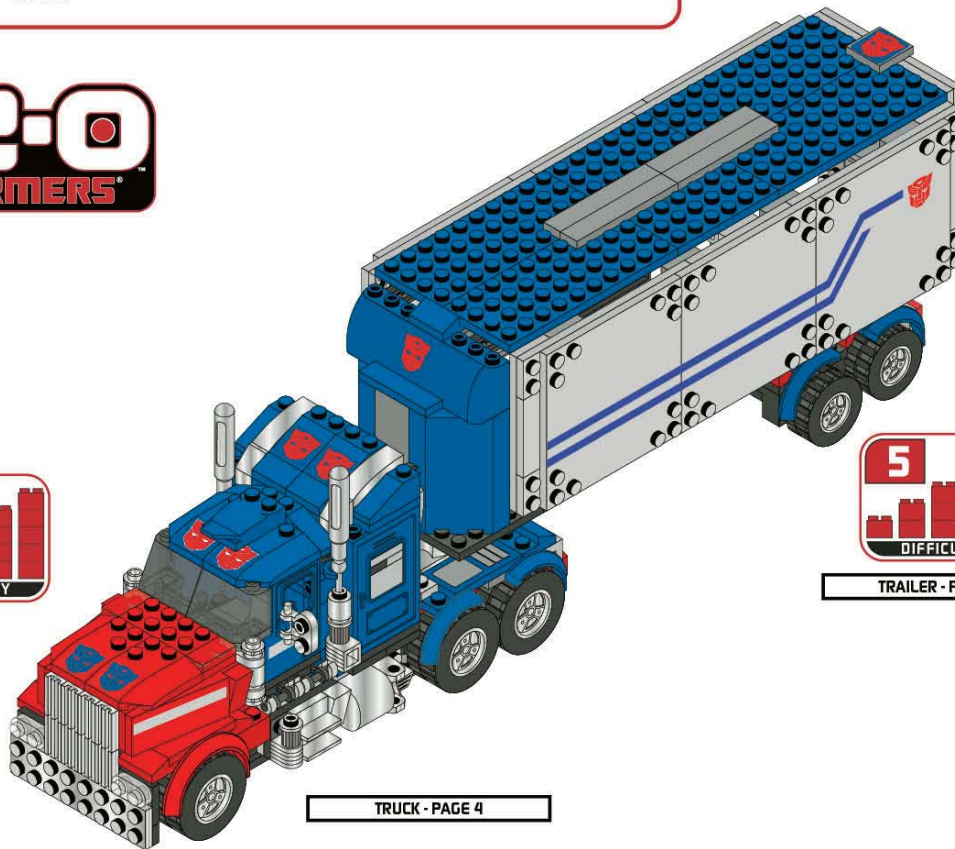

CREATE IT WITH KRE-O™ CONSTRUCTION SETS!

- Sort your blocks by color and size to make them easier to find.
- Build on a large, flat surface.

TRUCK - PAGE 4

OPTIMUS PRIME®